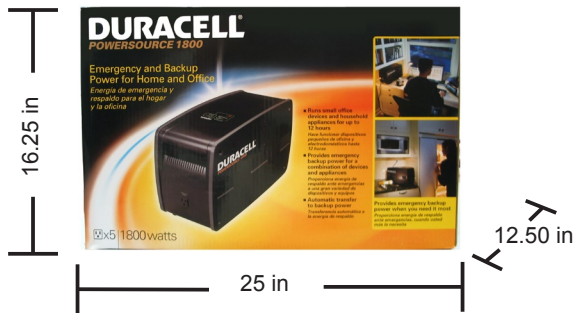

SET UP INFORMATION

Retail Pack Dimensions	25.0 x 12.50 x 16.25 (in) 635 x 318 x 413 (mm)
Master Pack UPC	56095257557635
Master Pack Dimensions	25.50 x 13 x 17.25 (in) 647.7 x 330 x 438 (mm)
Master Pack Quantity	1
Master Pack Weight	60.5 lbs
Country Of Origin	China
Warranty	12 Months
Availability Date	Q1 2011
MSRP	$599.99

25-WORD DESCRIPTION

Duracell® Powersource 1800 is a stand-alone rechargeable Powerpack for backup and emergency power. Includes 5 AC outlets and provides 10 hours/1.5 hours of backup/run time.

50-WORD DESCRIPTION

The Duracell® Powersource 1800 is a stand-alone rechargeable power supply for backup and emergency power. It includes 5 AC outlets and provides up to 1800W of power to home appliances, office equipment and more. Will supply 10 hours of backup power and 1.5 hours of run time during power outages.

RETAIL PACKAGING

AVAILABLE EXCLUSIVELY FROM

Battery-Biz® Inc.

www.Battery-Biz.com

1380 Flynn Road • Camarillo, CA USA 93012

Ph. 800.848.6782 • Fax 805.437.7722