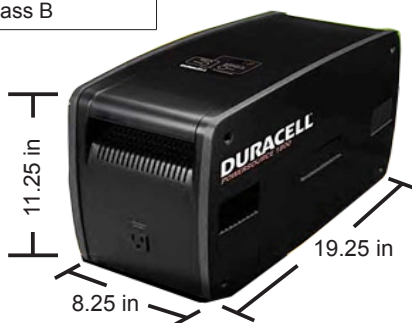

INCLUDED COMPONENTS

FEATURES

- Simultaneously powers five AC outlets to run freezers, refrigerators, office equipment, home appliances and more
- Up to 60 hours of backup power during a power outage
- More environmentally friendly and convenient alternative to gas-powered generators
- Will auto-sense during a power outage to provide backup power to connected devices
- LED displays internal battery capacity and total wattage of connected devices
- Audible alarm to signal ten minutes prior to total battery drain

RUN TIMES OF PRODUCTS

Product	Runtime
Cell / Cordless Phone	63h
Inkjet Printer	46h
Laptop Computer	22h
18 cu. ft. Fridge	22h
13" TV	11h
Laptop, Phone, Printer, Modem	10h
Cordless Phone, 13" TV, Clock Radio, Table Lamp	4h
18 cu. ft. Fridge, Home Alarm System	2.6h

Runtimes are estimates.

AVAILABLE EXCLUSIVELY FROM

Battery-Biz® Inc.

www.Battery-Biz.com

1380 Flynn Road • Camarillo, CA USA 93012

Ph. 800.848.6782 • Fax 805.437.7722