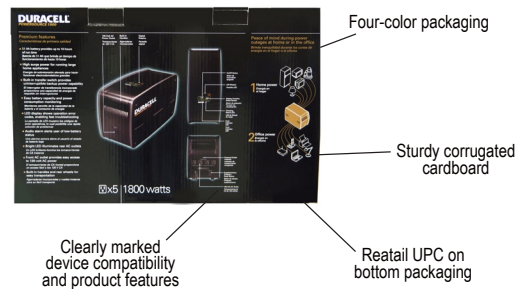

SET UP INFORMATION

Retail Pack Dimensions	25.0 x 12.50 x 16.25 (in) 635 x 318 x 413 (mm)
Master Pack UPC	56095257557635
Master Pack Dimensions	25.50 x 13 x 17.25 (in) 647.7 x 330 x 438 (mm)
Master Pack Quantity	1
Master Pack Weight	60.5 lbs
Country Of Origin	China
Warranty	12 Months
Availability Date	Q1 2011
MSRP	$599.99

25-WORD DESCRIPTION

Duracell® Powersource 1800 is a stand-alone rechargeable Powerpack for backup and emergency power. Includes 5 AC outlets and provides 10 hours/1.5 hours of backup/run time.

50-WORD DESCRIPTION

The Duracell® Powersource 1800 is a stand-alone rechargeable power supply for backup and emergency power. It includes 5 AC outlets and provides up to 1800W of power to home appliances, office equipment and more. Will supply 10 hours of backup power and 1.5 hours of run time during power outages.

RETAIL PACKAGING

AVAILABLE EXCLUSIVELY FROM

Battery-Biz® Inc.

www.Battery-Biz.com

1380 Flynn Road • Camarillo, CA USA 93012

Ph. 800.848.6782 • Fax 805.437.7722